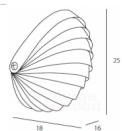

Nautilus

Rating: Not Rated Yet

Price

[Ask a question about this product](#)

Description

Wall lamp made of different sizes veneer strips.

Through the gaps you get a nice light effect,
it is easy to change the shape of the lamp and as such the amount of light coming out.

Can also be used as a ceiling lamp.

Wooden wall lamps: Nautilus

Dimensions : 18 x 26 x 16 cm

Material: Maple, ash, oak, walnut

Cord: no

Light source: E27, 40 W (not included)

weight: 250 g