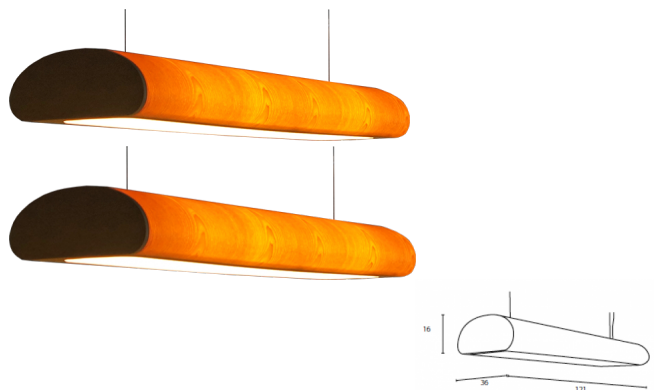

Tube

Rating: Not Rated Yet

Price

Sales price 1295,00 €

[Ask a question about this product](#)

Description

Ideal lamp for a desk, dinnertable, counter,...

Fluorescent lamps are used 830
as an option we can install a dimmer.

Sizes :

M: L 92 x B 36 x H 16 2 x T5 (18W)

L: L 121 x B 36 x H 16 2 x T5 (21W)

Modern wooden pendant and ceiling lights: Tube

XL: L 184 x 36 x H 16 4 x T5 (18W)