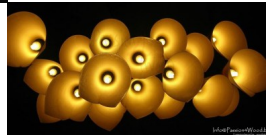

Lampyridae

Rating: Not Rated Yet
Price

[Ask a question about this product](#)

Description

Simple and nice design: folded wood veneer made into a light fixture

Size : dia 20cm x 40 cm high