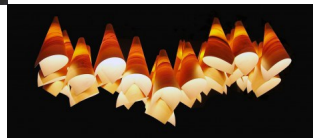

Lampyridae

Rating: Not Rated Yet
Price

[Ask a question about this product](#)

Description

Simple and nice design: folded wood veneer made into a light fixture

Size : dia 20cm x 40 cm high