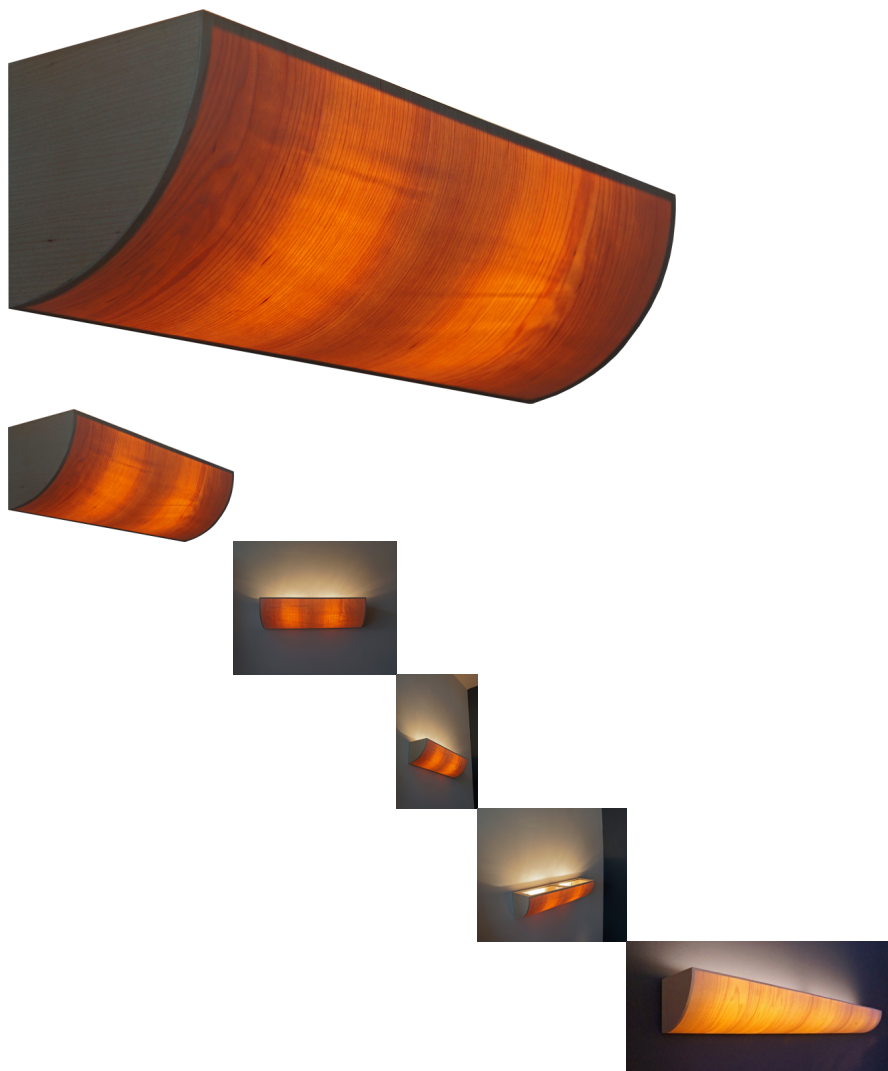

Uplight

Rating: Not Rated Yet

Price

[Ask a question about this product](#)

Description

This wall lamp has a soft light downwards and acts as uplighter

Wood: oak, maple, ash, walnut, zebrawood, ..

Dimensions:

S: 45 x 12 x 12 cm, 2 x E14 (max 2 x 40W)

Wooden wall lamps: Uplight

M: 92 x 12 x 12 cm, 1 x T5 (18W)

L: 120 x 12 x 12 cm, 1 x T5 (21W)