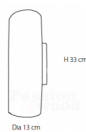

Tube-mini

Rating: Not Rated Yet
Price

[Ask a question about this product](#)

Wooden wall lamps: Tube-mini

Description

Small tube shaped lamp.

2 Sizes

Small : Dia 13 cm x 20 cm high (+ 15 mm for the base), 1 x E14 socket

Medium : Dia 13 cm x 35 cm high (+ 15 mm for the base), 2 x E14 socket

Bigger sizes possible on order.

Design : Mike Vanbellegem / Passion 4 Wood