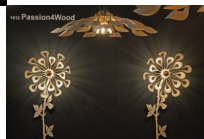

Ipaki flower

Rating: Not Rated Yet

Price

[Ask a question about this product](#)

Description

Wooden wall lamps: Ipaki flower

The Ipaki pendant lamp can be used as a wall lamp.
As an additional feature you can add a flower stem which can also hide the powercable.
This way you do not need any electricity coming out of the wall.

Small size :

Build with 12 "feathers", the wood has been bended and glued together to get this shape.
- Dia 55 cm
- Height 25 cm (including the E27 socket)

Medium size :

Build with 2 x 9 "feathers", the wood has been bended and glued together to get this shape.
- Dia 70 cm
- Height 30 cm (including the E27 socket)