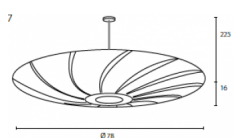

Lotus Small

Rating: Not Rated Yet

Price

[Ask a question about this product](#)

Description

Very nice ceiling / pendant lamp in tulipwood

When the light is switched on a lotus appears

Modern wooden pendant and ceiling lights: Lotus Small

Sizes:

Small : 60 x 16

Medium : 78 x 15

Large : 90 x 15