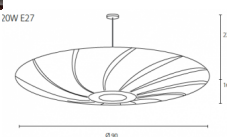

Lotus Small

Rating: Not Rated Yet

Price

[Ask a question about this product](#)

Description

Very nice ceiling / pendant lamp in tulipwood

When the light is switched on a lotus appears

Modern wooden pendant and ceiling lights: Lotus Small

Sizes:

Small : 60 x 16

Medium : 78 x 15

Large : 90 x 15