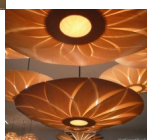

Lotus Small

Rating: Not Rated Yet

Price

[Ask a question about this product](#)

Description

Very nice ceiling / pendant lamp in tulipwood

When the light is switched on a lotus appears

Modern wooden pendant and ceiling lights: Lotus Small

Sizes:

Small : 60 x 16

Medium : 78 x 15

Large : 90 x 15