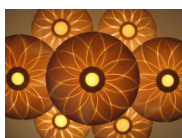

Lotus Small

Rating: Not Rated Yet

Price

[Ask a question about this product](#)

Description

Very nice ceiling / pendant lamp in tulipwood

When the light is switched on a lotus appears

Modern wooden pendant and ceiling lights: Lotus Small

Sizes:

Small : 60 x 16

Medium : 78 x 15

Large : 90 x 15