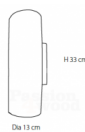

Tube-mini

Rating: Not Rated Yet

Price

Sales price 225,00 €

[Ask a question about this product](#)

Wooden wall lamps: Tube-mini

Description

Small tube shaped lamp.

2 Sizes

Small : Dia 13 cm x 20 cm high (+ 15 mm for the base), 1 x E14 socket

Medium : Dia 13 cm x 35 cm high (+ 15 mm for the base), 2 x E14 socket

Bigger sizes possible on order.

Design : Mike Vanbellegem / Passion 4 Wood