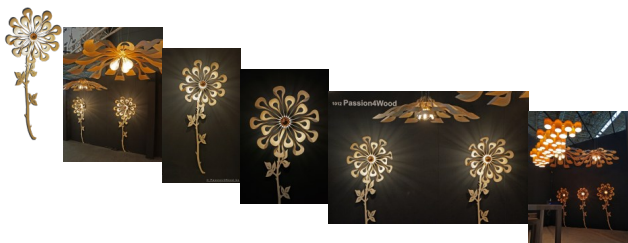

Ipaki flower

Note : Pas noté

Prix

[Poser une question sur ce produit](#)

Description du produit

The Ipaki pendant lamp can be used as a wall lamp.
As an additional feature you can add a flower stem which can also hide the powercable.
This way you do not need any electricity coming out of the wall.

Small size :

Build with 12 "feathers", the wood has been bended and glued together to get this shape.
- Dia 55 cm
- Height 25 cm (including the E27 socket)

Medium size :

Build with 2 x 9 "feathers", the wood has been bended and glued together to get this shape.
- Dia 70 cm
- Height 30 cm (including the E27 socket)

Flower stem : Height = 145 cm.