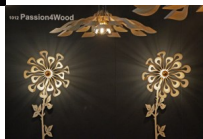

Ipaki flower

Rating: Not Rated Yet

Price

[Ask a question about this product](#)

Description