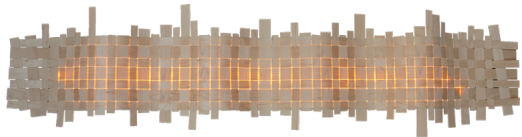

Wave Long

Rating: Not Rated Yet

Price

Sales price 1065,00 €

[Ask a question about this product](#)

Description

The Wave is the latest design in woodlight.be collection,

This elegant waving wall lamp adds extra flair and style to any room by its delicately woven wood structure and soft light.

The Wave can be mounted both horizontally as well as vertically.

Moreover, it exists in both a stylized and expressive performance.

Standard made in maple, other wood possible on order.

Dimensions:

Stylized finish: 1m50 x 30 cm

Wooden wall lamps: Wave Long

Expressive finish: 1m80 x 40 cm