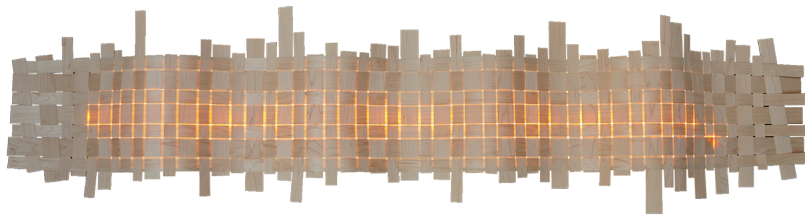

Wave Long

Rating: Not Rated Yet

Price

Sales price 1065,00 €

[Ask a question about this product](#)

Description

The Wave is the latest design in woodlight.be collection,

This elegant waving wall lamp adds extra flair and style to any room by its delicately woven wood structure and soft light.

The Wave can be mounted both horizontally as well as vertically.

Moreover, it exists in both a stylized and expressive performance.

Standard made in maple, other wood possible on order.

Dimensions:

Stylized finish: 1m50 x 30 cm

Wooden wall lamps: Wave Long

Expressive finish: 1m80 x 40 cm