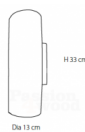

Tube-mini

Rating: Not Rated Yet

Price

Sales price 225,00 €

[Ask a question about this product](#)