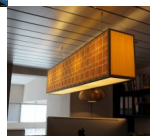

Scott

Rating: Not Rated Yet

Price

[Ask a question about this product](#)

Manufacturer WoodLight.be

Description

Beautiful lamp in woven toulipwood.

On order, it is possible to adapt this combination of wood, as in this photo: toulip wood & walnut.

Modern wooden pendant and ceiling lights: Scott

Standard dimensions: 150 cm long x 30 cm high x 20 cm wide

4 light fittings type E27.

Finishing bottom of plexiglass, open at the top.

Ideal for over tables, illuminated both the table and the space, and has a nice warm glow.