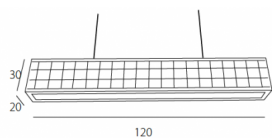

Scott

Rating: Not Rated Yet

Price

[Ask a question about this product](#)

Manufacturer WoodLight.be

Description

Beautiful lamp in woven toulipwood.

On order, it is possible to adapt this combination of wood, as in this photo: toulip wood & walnut.