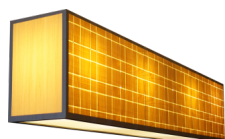

Scott

Rating: Not Rated Yet

Price

[Ask a question about this product](#)

Manufacturer WoodLight.be

Description

Beautiful lamp in woven toulipwood.

On order, it is possible to adapt this combination of wood, as in this photo: toulip wood & walnut.

Modern wooden pendant and ceiling lights: Scott

Standard dimensions: 150 cm long x 30 cm high x 20 cm wide

4 light fittings type E27.

Finishing bottom of plexiglass, open at the top.

Ideal for over tables, illuminated both the table and the space, and has a nice warm glow.