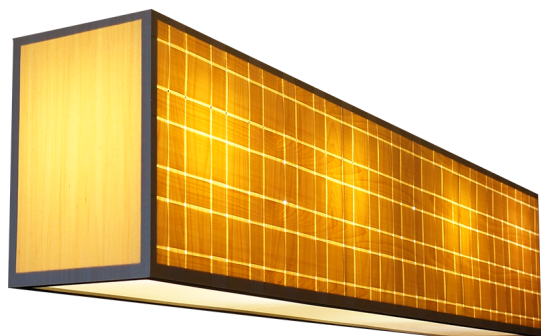

Scott

Rating: Not Rated Yet

Price

[Ask a question about this product](#)

Manufacturer WoodLight.be

Description

Beautiful lamp in woven toulipwood.

On order, it is possible to adapt this combination of wood, as in this photo: toulip wood & walnut.

Modern wooden pendant and ceiling lights: Scott

Standard dimensions: 150 cm long x 30 cm high x 20 cm wide

4 light fittings type E27.

Finishing bottom of plexiglass, open at the top.

Ideal for over tables, illuminated both the table and the space, and has a nice warm glow.