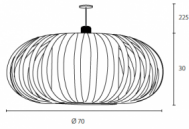

Pumpkin

Rating: Not Rated Yet
Price

[Ask a question about this product](#)

Manufacturer WoodLight.be

Description

Lighting in pumpkin shape, different wood possible

Small : Dia 47 cm x h 20 cm

Medium : Dia 70 cm x h 25 cm

Medium-2 : Dia 70 cm x h 30 cm

Large : Dia 90 cm x h 37 cm