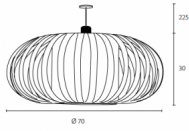

Pumpkin

Rating: Not Rated Yet
Price

[Ask a question about this product](#)

Description

Lighting in pumpkin shape, different wood possible

Small : Dia 47 cm x h 20 cm

Medium : Dia 70 cm x h 25 cm

Medium-2 : Dia 70 cm x h 30 cm

Large : Dia 90 cm x h 37 cm