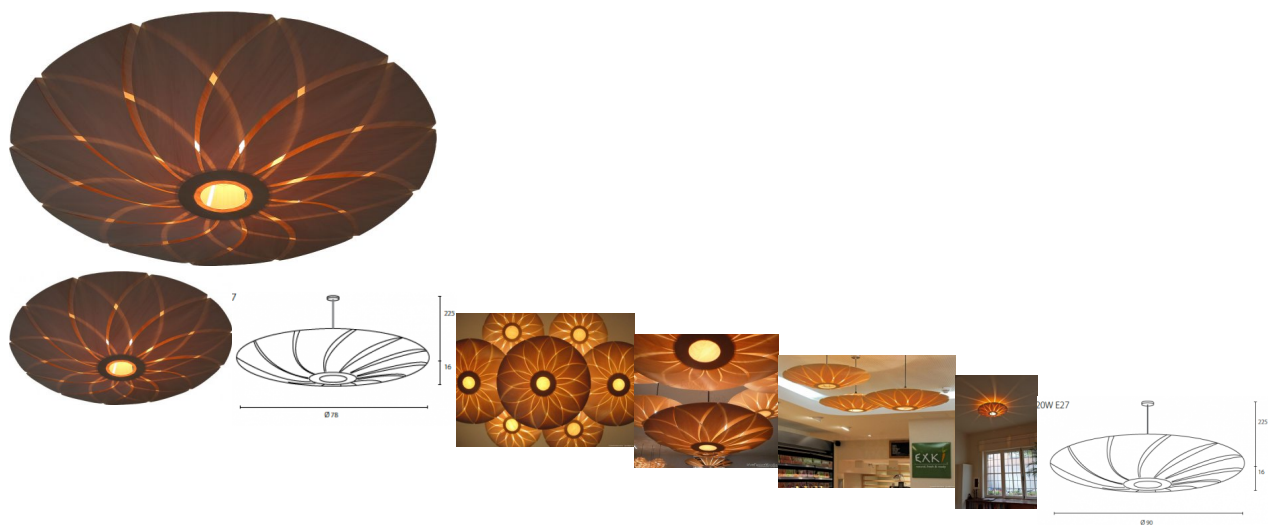

Lotus Small

Rating: Not Rated Yet

Price

[Ask a question about this product](#)

Description

Very nice ceiling / pendant lamp in tulipwood

When the light is switched on a lotus appears

Sizes:

Small : 60 x 16

Medium : 78 x 15

Large : 90 x 15