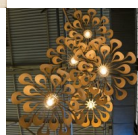

Ipaki small

Rating: Not Rated Yet

Price

[Ask a question about this product](#)

Description

Build with 12 "feathers", the wood has been bended to get this shape.
- Dia 58 cm
- Height 15 cm (including the E27 socket)

Any lamp with E27 foot can be used depending on the use of the lamp.

Currently you can choose between the following wood combinations :