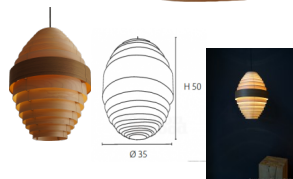

Egg

Rating: Not Rated Yet

Price

[Ask a question about this product](#)

Description

Inspired on the scandinavian design of the 70s.

Several layers of veneer wood, either one color or a combination of 2 (e.g. : Maple & Walnut wood)

Dimensions : Ø 35 x h 48 cm

Material: Maple, Ash, Oak, Walnut,

Cord: 2 meter cord

Light source: E27, 60W (not included)

weight: 500 g