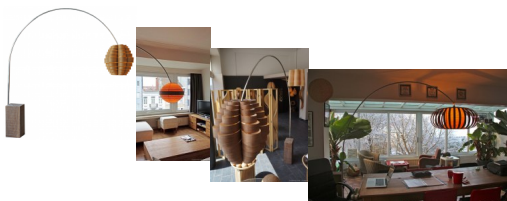

Booglamp

Rating: Not Rated Yet

Price

[Ask a question about this product](#)

Description

Bow floor lamp is made on order.

The leg is Azobe wood

Height can be 2m20 and reaches 2m

At the end you can choose different lights : sphere, glow, pumpkin, tulip ...