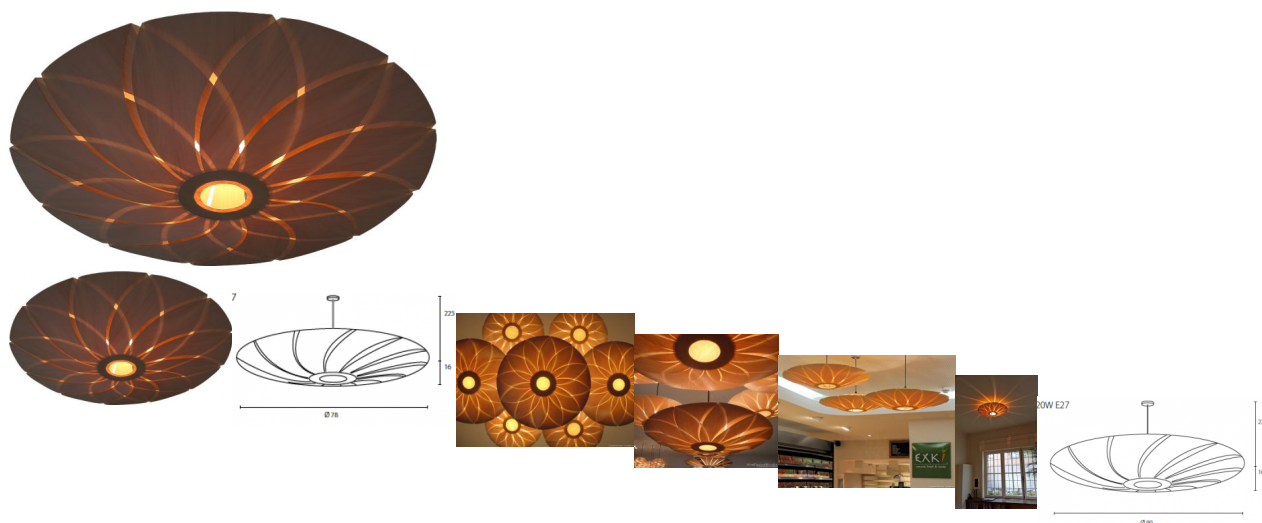

Lotus

Rating: Not Rated Yet

Price

[Ask a question about this product](#)

Description

Very nice ceiling / pendant lamp in tulipwood

When the light is switched on a lotus appears

Sizes:

Small : 60 x 16

Medium : 78 x 15

Large : 90 x 15