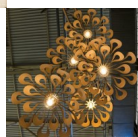

Ipaki small

Rating: Not Rated Yet

Price

[Ask a question about this product](#)

Description

Build with 12 "feathers", the wood has been bended to get this shape.
- Dia 58 cm
- Height 15 cm (including the E27 socket)

This lamp is available
- as a flat pack - easily to assemble yourselfe (15 minutes)
- fully assembled

Any lamp with E27 foot can be used depending on the use of the lamp.