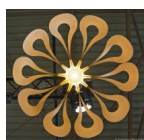

Ipaki small

Rating: Not Rated Yet

Price

[Ask a question about this product](#)

Description

Build with 12 "feathers", the wood has been bended to get this shape.
- Dia 58 cm
- Height 15 cm (including the E27 socket)

This lamp is available
- as a flat pack - easily to assemble yourselfe (15 minutes)
- fully assembled

Any lamp with E27 foot can be used depending on the use of the lamp.