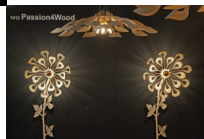

Ipaki flower

Rating: Not Rated Yet

Price

[Ask a question about this product](#)

Description