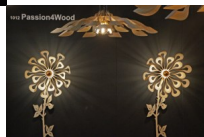

Ipaki flower

Rating: Not Rated Yet

Price

[Ask a question about this product](#)

Manufacturer [WoodLight.be](#)

Wooden wall lamps: Ipaki flower

Description

The Ipaki pendant lamp can be used as a wall lamp.
As an additional feature you can add a flower stem which can also hide the powercable.
This way you do not need any electricity coming out of the wall.

Small size :

Build with 12 "feathers", the wood has been bended and glued together to get this shape.
- Dia 55 cm
- Height 25 cm (including the E27 socket)

Medium size :

Build with 2 x 9 "feathers", the wood has been bended and glued together to get this shape.