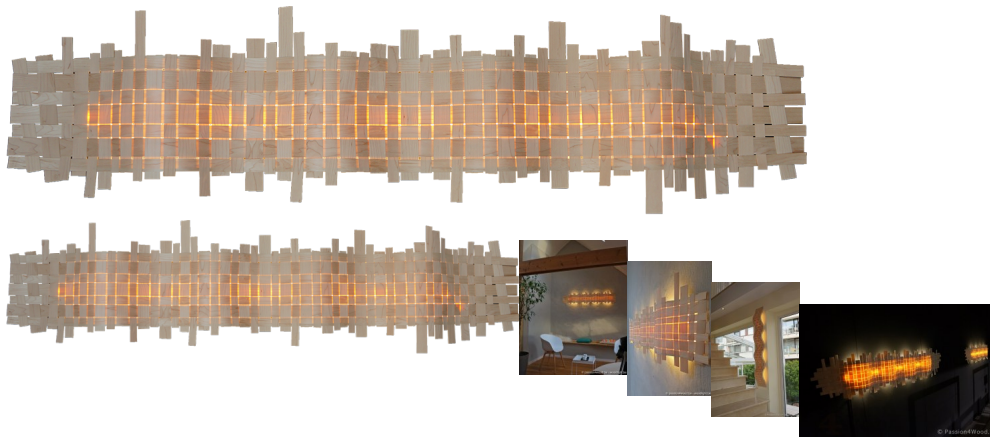

Wave Long

Rating: Not Rated Yet

Price

Sales price 1065,00 €

[Ask a question about this product](#)

Description

The Wave is the latest design in woodlight.be collection,

This elegant waving wall lamp adds extra flair and style to any room by its delicately woven wood structure and soft light.

The Wave can be mounted both horizontally as well as vertically.

Moreover, it exists in both a stylized and expressive performance.

Standard made in maple, other wood possible on order.

Dimensions:

Stylized finish: 1m50 x 30 cm

Expressive finish: 1m80 x 40 cm