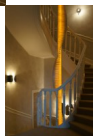

Helix

Exclusive sculptural stairwell lighting

Rating: Not Rated Yet
Price

[Ask a question about this product](#)

Helix lamp - Exclusive sculptural stairwell lighting made of maple wood

Description

Looking for a large lightsculpture, then this piece can be an option.
Especially made for stairwell Lighting.

This item is made on order only, diameter of 50 cm and length can be up to 10 meters.

If you want bigger then please ask us.

For the lighting you can choose between the white 2.700 K and or the RGB to get nice color effects.

Every kind of wood can be chosen, the lighter the wood the more transparent it will be.

The rotation can be chosen during setup.

Design by Mike Vanbellegem / Passion 4 Wood