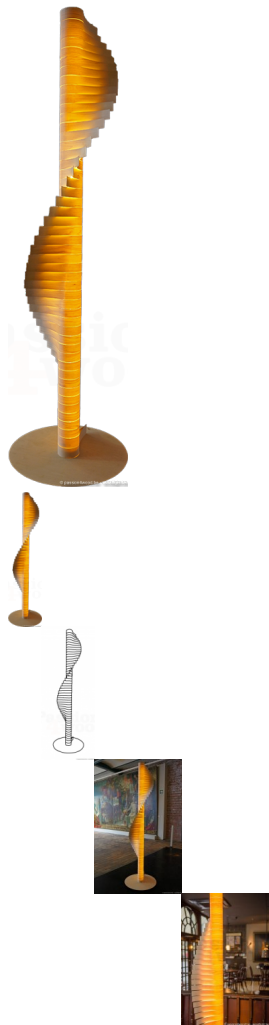

## Helix

Rating: Not Rated Yet

**Price**

[Ask a question about this product](#)

### Description

Nice floor lightsculpture,

The rotation can be choosen during setup.

Size : Dia 55 cm x 1m90

Maple wood is the standard, you can choose other wood, the lighter the wood the more transparant it will be.