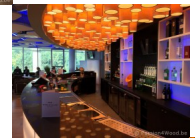

Carillon modular