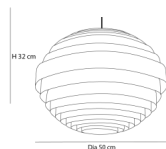

Sphere

Rating: Not Rated Yet
Price

[Ask a question about this product](#)

Description

Inspired on the scandinavian design of the 70s.
Several layers of veneer wood, either one color or a combination of 2 (e.g. : Maple & Walnut wood)

Small : Ø 48 x h 40 cm
Medium : Ø 58 x h 50 cm

Extra Large : Ø 150 x h 120 cm

Material: Maple, Ash, Oak, Walnut,
Cord: 2 meter cord
Light source: E27, 60W (not included)

weight: 500 - 750 g