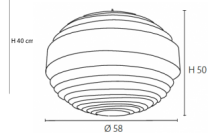

Sphere

Rating: Not Rated Yet
Price

[Ask a question about this product](#)

Description

Inspired on the scandinavian design of the 70s.
Several layers of veneer wood, either one color or a combination of 2 (e.g. : Maple & Walnut wood)

Small : Ø 48 x h 40 cm
Medium : Ø 58 x h 50 cm

Extra Large : Ø 150 x h 120 cm

Material: Maple, Ash, Oak, Walnut,
Cord: 2 meter cord
Light source: E27, 60W (not included)

weight: 500 - 750 g