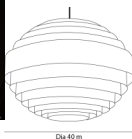

Sphere

Rating: Not Rated Yet
Price

[Ask a question about this product](#)

Description

Inspired on the scandinavian design of the 70s.
Several layers of veneer wood, either one color or a combination of 2 (e.g. : Maple & Walnut wood)

Small : Ø 48 x h 40 cm
Medium : Ø 58 x h 50 cm

Extra Large : Ø 150 x h 120 cm

Material: Maple, Ash, Oak, Walnut,
Cord: 2 meter cord
Light source: E27, 60W (not included)

weight: 500 - 750 g