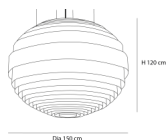

Sphere

Rating: Not Rated Yet
Price

[Ask a question about this product](#)

Description

Inspired on the scandinavian design of the 70s.
Several layers of veneer wood, either one color or a combination of 2 (e.g. : Maple & Walnut wood)

Small : Ø 48 x h 40 cm
Medium : Ø 58 x h 50 cm

Extra Large : Ø 150 x h 120 cm

Material: Maple, Ash, Oak, Walnut,
Cord: 2 meter cord
Light source: E27, 60W (not included)

weight: 500 - 750 g