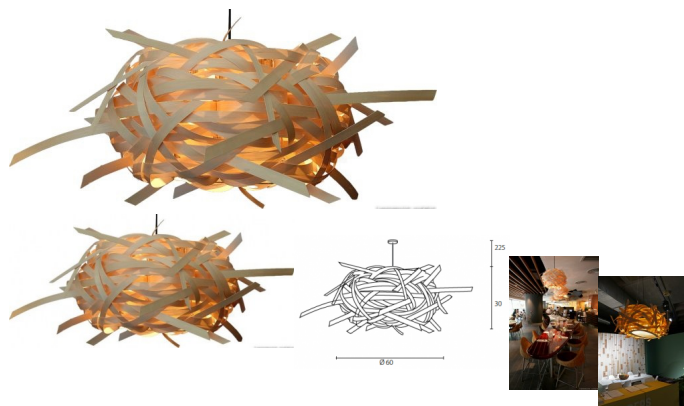

Tree

Rating: Not Rated Yet

Price

[Ask a question about this product](#)

Description

Nice and very decorative wooven lamp in toulip wood

Size :

Small (cactus) : 30 x 30 cm, 1 x E27 socket

Medium (tree) : 60 x 30 cm , 1 x E27 socket

Large (oval shape) : 80 x 120 x 40 cm, 3 x E27 sockets