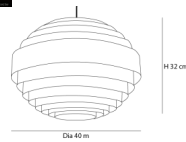

Sphere

Modern wooden pendant and ceiling lights: Sphere

Rating: Not Rated Yet

Price

[Ask a question about this product](#)

Description

Inspired on the scandinavian design of the 70s.

Several layers of veneer wood, either one color or a combination of 2 (e.g. : Maple & Walnut wood)

Small : Ø 48 x h 40 cm

Medium : Ø 58 x h 50 cm

Extra Large : Ø 150 x h 120 cm

Material: Maple, Ash, Oak, Walnut,

Cord: 2 meter cord

Light source: E27, 60W (not included)

weight: 500 - 750 g