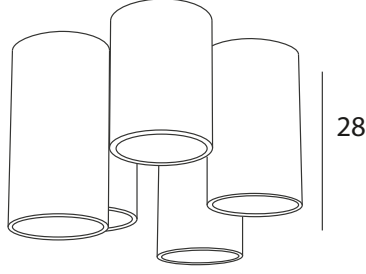

Passion4Wood can produce the Carillon
according to your wishes.

We design for big spaces, or even smaller
stand alone pieces (3-500 tubes).

Base made of birch wood

Light off

Tubes
Wood veneer

Light on

Maple

Carillon

Oak

Zebrano

Walnut

Standard

choose one of our shapes

/ Carillon - R3

Dia 25

/ Carillon - R5

Dia 35

/ Carillon - R13

Dia 73

/ Carillon - R17

Dia 140 cm

/ Carillon - R33

Dia 140 cm