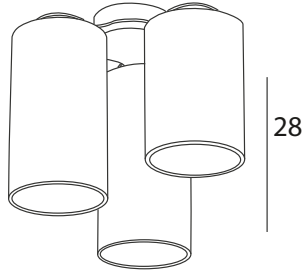

Passion4Wood can produce the Carillon
according to your wishes.

We design for big spaces, or even smaller
stand alone pieces (3-500 tubes).

Base made of birch wood

Light off

Tubes
Wood veneer

Light on

Maple

Carillon

Oak

Zebrano

Walnut

Standard

choose one of our shapes

/ Carillon - R3

Dia 25

/ Carillon - R5

Dia 35

/ Carillon - R13

Dia 73

/ Carillon - R17

Dia 140 cm

/ Carillon - R33

Dia 140 cm