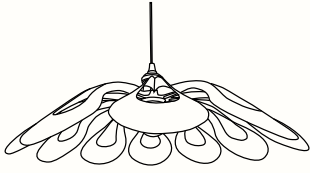

Ash

Oak

Pine

Ipaki

HL_ipaki-S

Dia 58

200

12

HL_ipaki-M

Dia 70

200

20

WL_ipaki-S

100

WL_ipaki-M

150