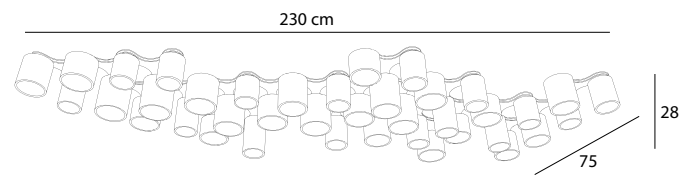

 14kg

Wood	Code
Maplewood	40 00 00

HL_Carillon_L_39

3-1.000 x  max 6W E14 / G9

 ?kg

Wood	Code
Maplewood	40 00 00

HL_Carillon_Custom

Coffee Bean