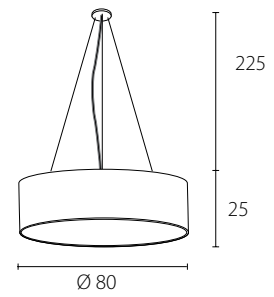

Wood	Code	+ Wood	Code
HL O-Ring M	Tulipwood		+ Wenge	60 80 00