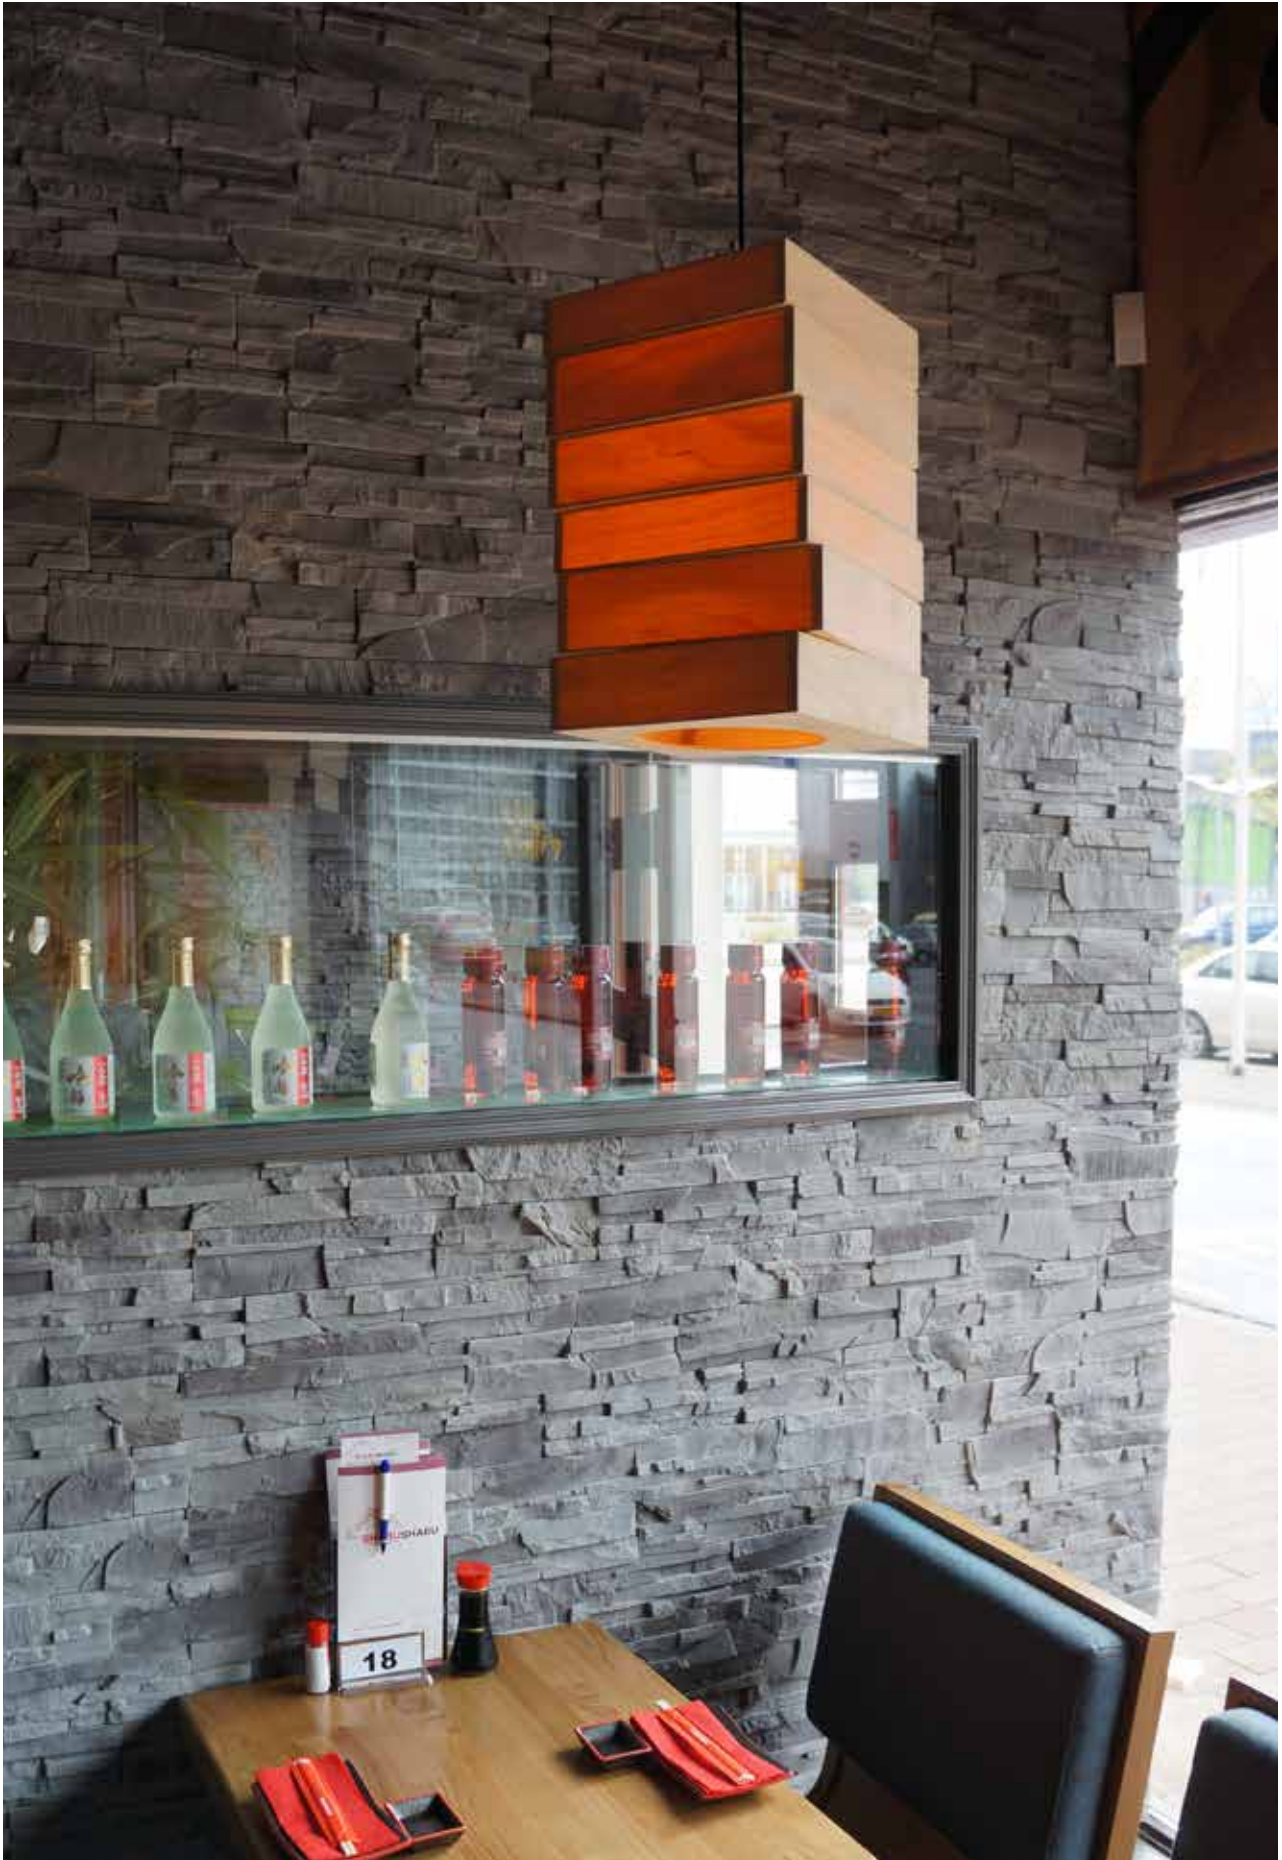

	Wood	Code
HL Books S	Ash	50 00 00

1 x max 6W E27
 3kg

	Wood	Code
TL Books S	Ash	50 00 00

4 x max 10W E27
 10kg

	Wood	Code
FL Books	Ash	50 00 00

Carillon

WOODLIGHT.be

3 x max 6W E14 / G9