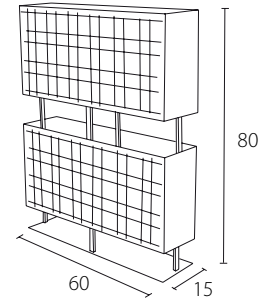

Wood	Code	+ Wood	Code
TL Scott W 2L	Tulipwood	60 00 00	+ Walnut	60 70 00