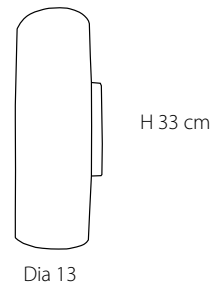

1 x  max 8W E14

 1kg

	Wood	Code
WL Tube-mini S	 Oak	30 00 00
	 Ash	50 00 00
	 Walnut	70 00 00
	 Zebrano	90 00 00

2 x  max 8W E14

 2kg

	Wood	Code
WL Tube-mini M	 Oak	30 00 00
	 Ash	50 00 00
	 Walnut	70 00 00
	 Zebrano	90 00 00

Tulip

WOODLIGHT.be

1 x max 10W E27

2kg

30

Ø 40

	Wood Outside +	Wood Inside	Code
HL Tulip M			15 15 00
			30 30 00
			55 40 00
			80 40 00

1 x max 12W E27