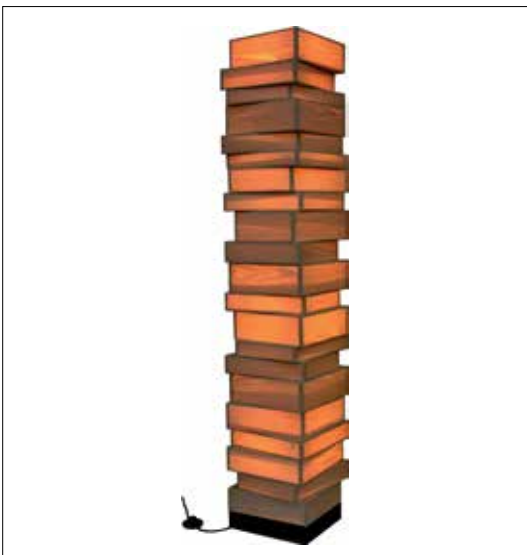

4 x max 10W E27
10kg

	Wood	Code
FL Books	Ash	50 00 00