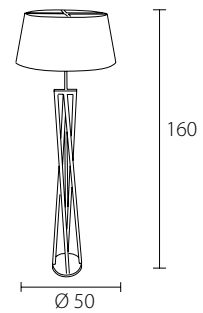

S : L 120 x H 18
M : L 160 x H 23
L : L 200 x H 23

24

Wood	Code
Oak	30 00 00
Maple	40 00 00
Walnut	70 00 00

HL Wave S
HL Wave M
HL Wave L

Wing

TOUCHABLE

1 x  max 10W E27

 3kg