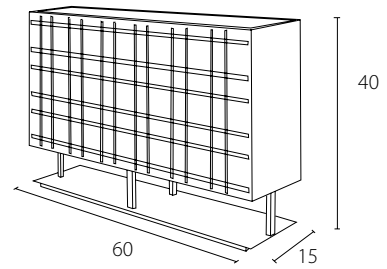

1 x max 12W E27

3kg

Wood	Code	+ Wood	Code	+ Wood	Code
HL Rain L Tulipwood	60 00 00	+ Walnut	60 70 00	+ Zebrano	60 70 90
Walnut	70 00 00				

Scott

TOUCHABLE

2 x max 8W E27

5kg

	Wood	Code	+ Wood	Code
TL Scott W 1L	Tulipwood	60 00 00	+ Walnut	60 70 00