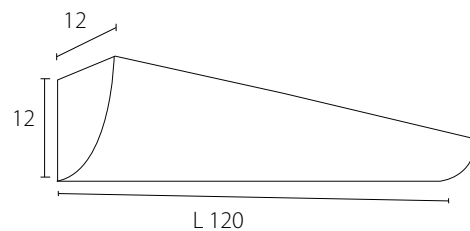

	Wood	Code
WL Uplight S		30 00 00
		40 00 00
		70 00 00

1 x  21W T5 or LED

 3kg

	Wood	Code
HL Uplight M		30 00 00
		40 00 00
		70 00 00

1 x  28W T5 or LED

 3kg

	Wood	Code
HL Uplight L		30 00 00
		40 00 00
		70 00 00