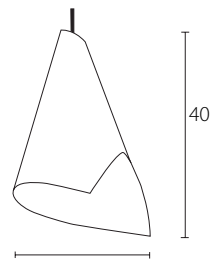

5kg/m

Wood	Code
Oak	30 00 00
Maple	40 00 00
Ash	50 00 00
Zebrano	90 00 00

1x LED 2.700° and/or RGB

12kg

Wood	Code
Oak	30 00 00
Maple	40 00 00
Ash	50 00 00
Zebrano	90 00 00

Lampyridae

1 x  max 6W E27

 1kg