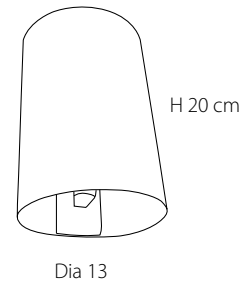

Wood	Code
WL Tube-mini S	Oak	30 00 00
	Ash	50 00 00
	Walnut	70 00 00
	Zebrano	90 00 00