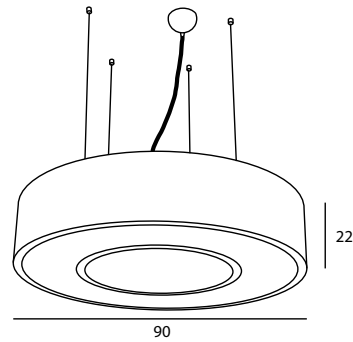

Donut Ring

WOODLIGHT.be

4 x  max 12W E27

 4kg

HL Donut-Ring_M	Wood	Code
	 Oak	30 00 00
	 Maple	40 00 00
	 Walnut	70 00 00
	 Zebrano	90 00 00

5 x  max 12W E27

 5kg

HL Donut-Ring_L	Wood	Code
	 Oak	30 00 00
	 Maple	40 00 00
	 Walnut	70 00 00
	 Zebrano	90 00 00