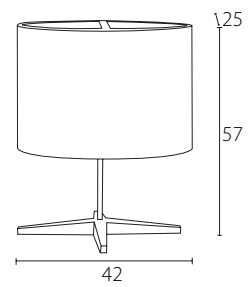

Wood	Code
TL Wing 927	Walnut	70 00 00