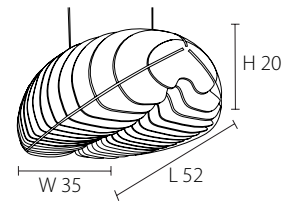

Wood	Code
HL_M_Coffee_Bean-T5		30 00 00
HL_M_Coffee_Bean-LED		40 00 00
		90 00 00