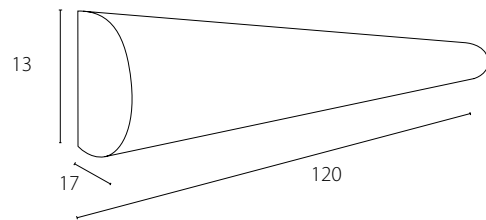

1 x  21W T5 or LED

 2kg

	Wood	Code
WL Tube M	Oak	30 00 00
	Zebrano	90 00 00

1 x  28W T5 or LED

 3kg

	Wood	Code
WL Tube L	Oak	30 00 00
	Zebrano	90 00 00

Tube mini

WOODLIGHT.be