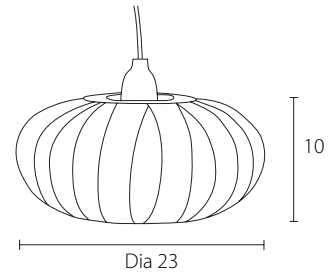

Wood	Code
HL Berry	Tulipwood	60 00 00