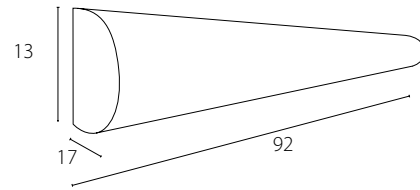

Wood	Code
WL Tube M	Oak	30 00 00
	Zebrano	90 00 00