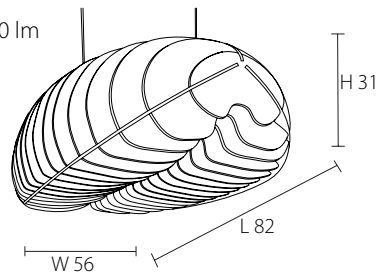

WOODLIGHT.be

1° T5 : 1 x  8W, 3000K

2° LED : 2700 K, 500-1000 lm

 3kg

	Wood	Code
HL_M_Coffee_Bean-T5		30 00 00
HL_M_Coffee_Bean-LED		40 00 00
		90 00 00

1° T5 : 1 x  13W, 3000K

2° LED : 2700 K, 800-1400 lm

 8kg