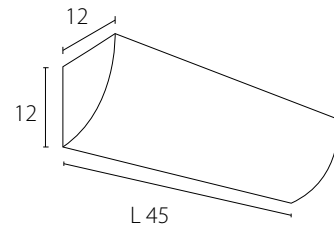

4kg

60

Ø 75

	Wood Outside +	Wood Inside	Code
HL Tulip L			15 15 00
			30 30 00
			55 40 00
			80 40 00

Uplight

WOODLIGHT.be

2 x  max 10W E14

 2kg