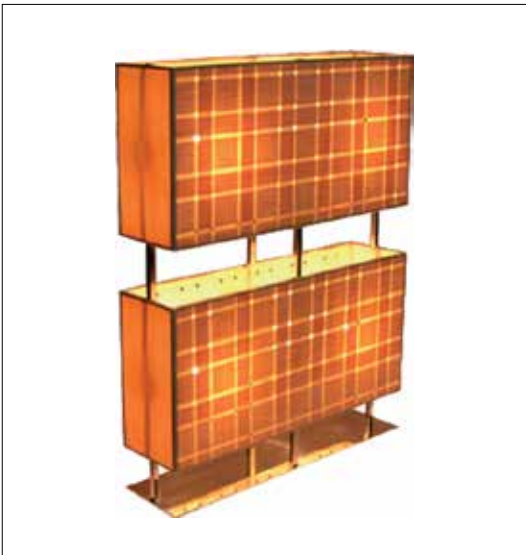

1 x max 12W E27

3kg

Wood	Code	+ Wood	Code	+ Wood	Code
HL Rain L Tulipwood	60 00 00	+ Walnut	60 70 00	+ Zebrano	60 70 90
Walnut	70 00 00				

Scott

TOUCHABLE

2 x max 8W E27

5kg

	Wood	Code	+ Wood	Code
TL Scott W 1L	Tulipwood	60 00 00	+ Walnut	60 70 00