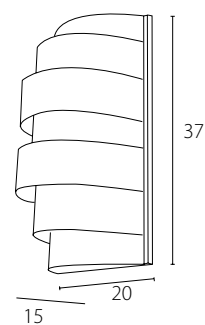

Wood	Code
Oak	30 00 00
Ash	50 00 00
Walnut	70 00 00
Zebrano	90 00 00

5 x  max 10W E27

Wood	Code
Oak	30 00 00
Ash	50 00 00
Walnut	70 00 00
Zebrano	90 00 00

Seven Oak

WOODLIGHT.be

2 x  max 10W E27 / E14

	Wood base	+ Wood	Code								
WL Seven-Oak	Birch	<table border="1"> <tr><td>Oak</td></tr> <tr><td>Ash</td></tr> <tr><td>Walnut</td></tr> <tr><td>Zebrano</td></tr> </table>	Oak	Ash	Walnut	Zebrano	<table border="1"> <tr><td>30 00 00</td></tr> <tr><td>50 00 00</td></tr> <tr><td>70 00 00</td></tr> <tr><td>90 00 00</td></tr> </table>	30 00 00	50 00 00	70 00 00	90 00 00
Oak											
Ash											
Walnut											
Zebrano											
30 00 00											
50 00 00											
70 00 00											
90 00 00											