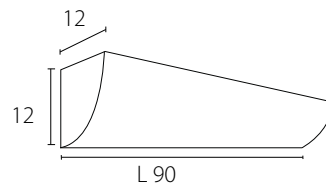

Wood	Code
HL Uplight M		30 00 00
		40 00 00
		70 00 00