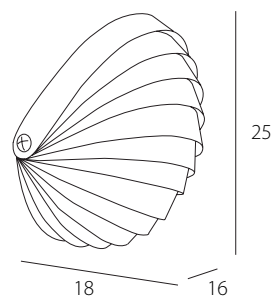

Wood	Code
Oak	30 00 00
Ash	50 00 00
Walnut	70 00 00
Zebrano	90 00 00

WL Nautilus