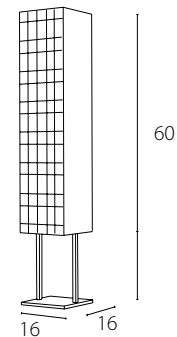

4 x max 8W E27

7kg

	Wood	Code	+ Wood	Code
TL Scott W 2L	Tulipwood	60 00 00	+ Walnut	60 70 00

2 x max 8W E27

3kg

	Wood	Code	+ Wood	Code
TL Scott F	Tulipwood	60 00 00	+ Walnut	60 70 00

Scott

4 x  max 12W E27