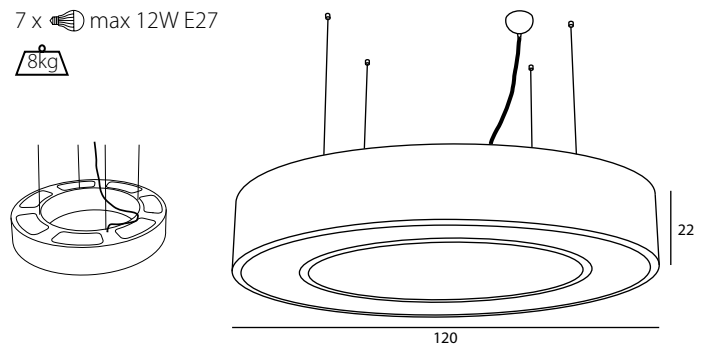

7 x max 12W E27

8kg