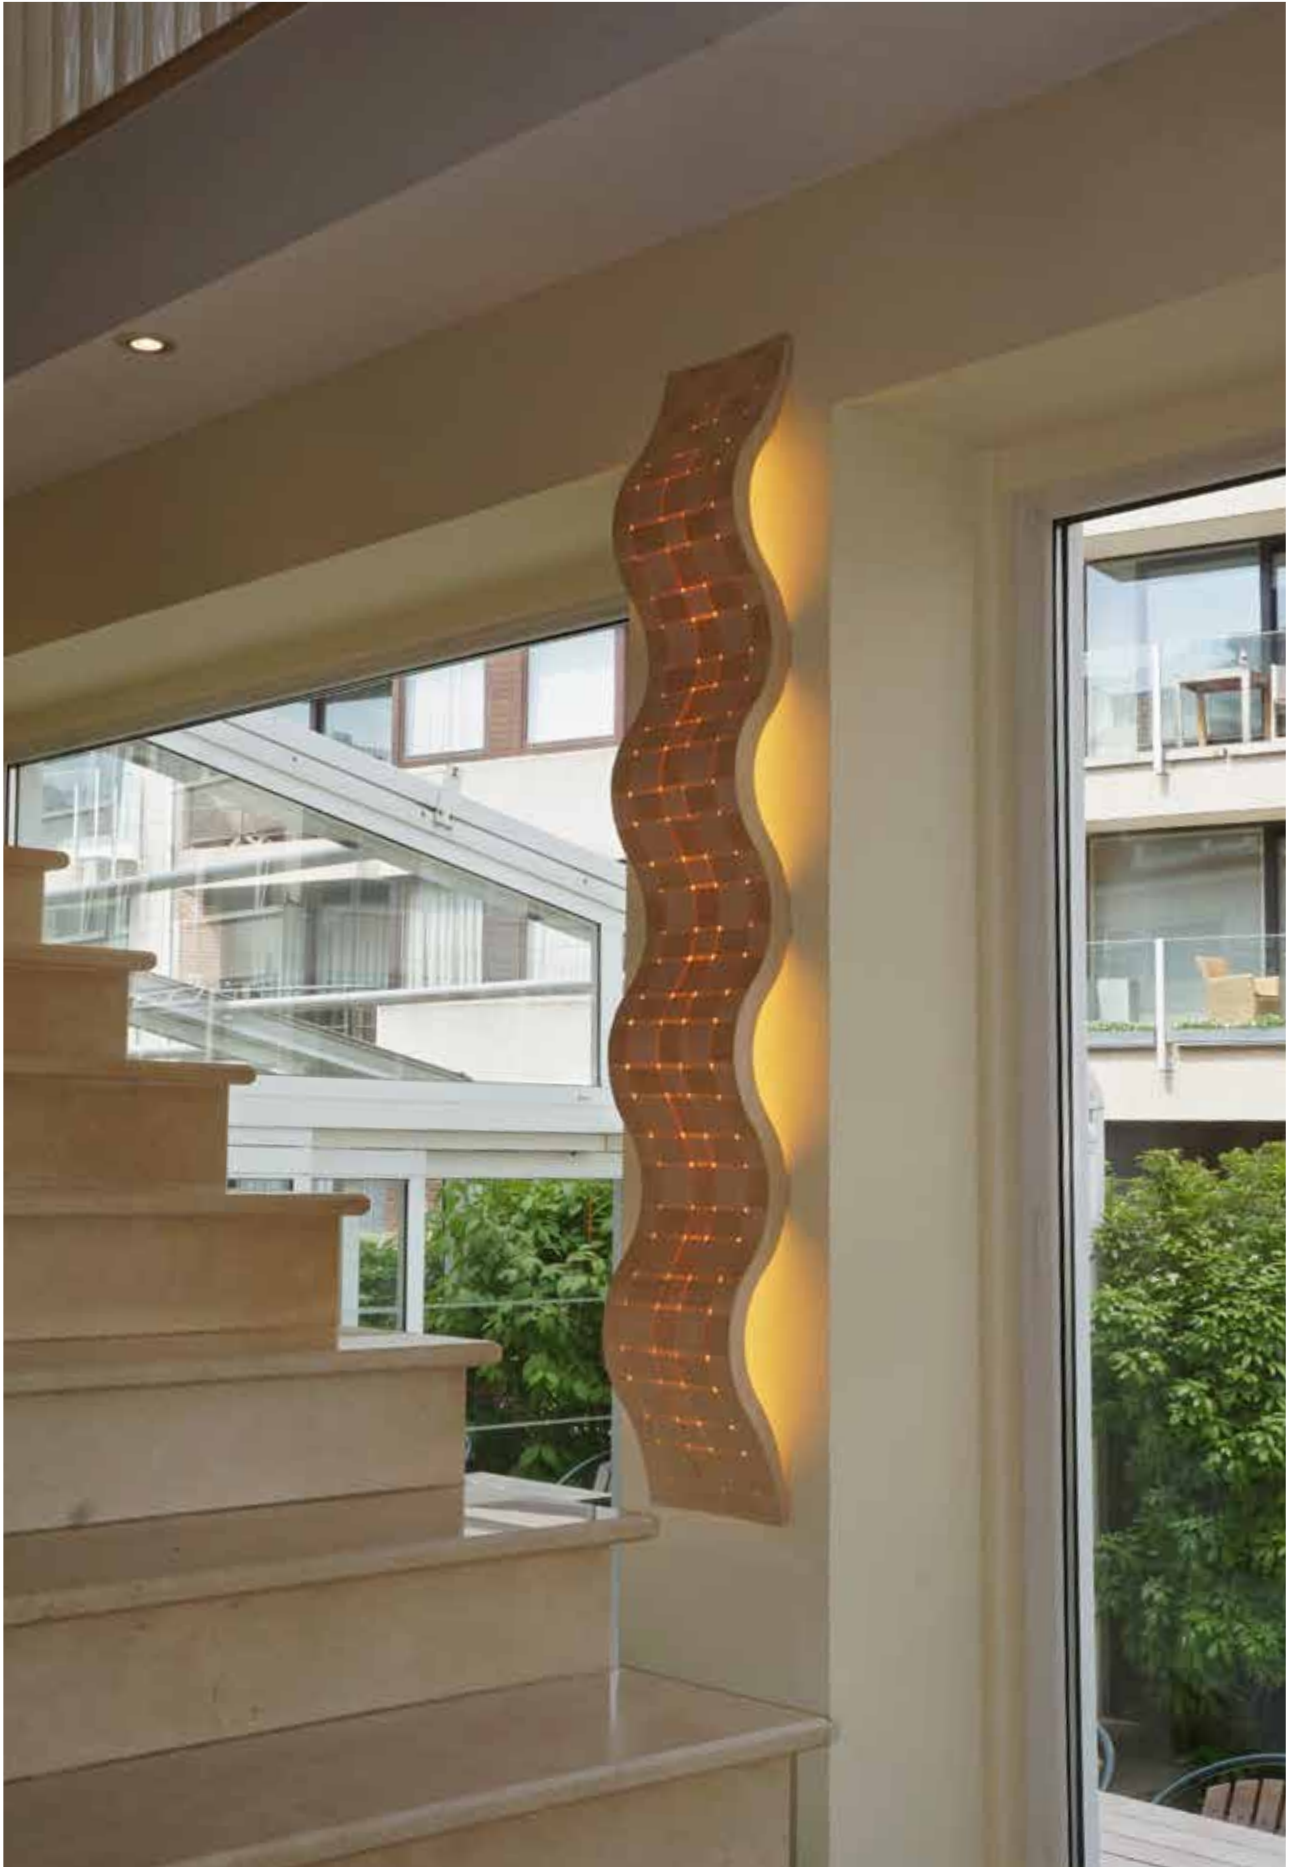

S : L 120 x H 18
M : L 160 x H 23
L : L 200 x H 23

24

Wood	Code
Oak	30 00 00
Maple	40 00 00
Walnut	70 00 00

HL Wave S
HL Wave M
HL Wave L

Wing

TOUCHABLE

1 x  max 10W E27

 3kg